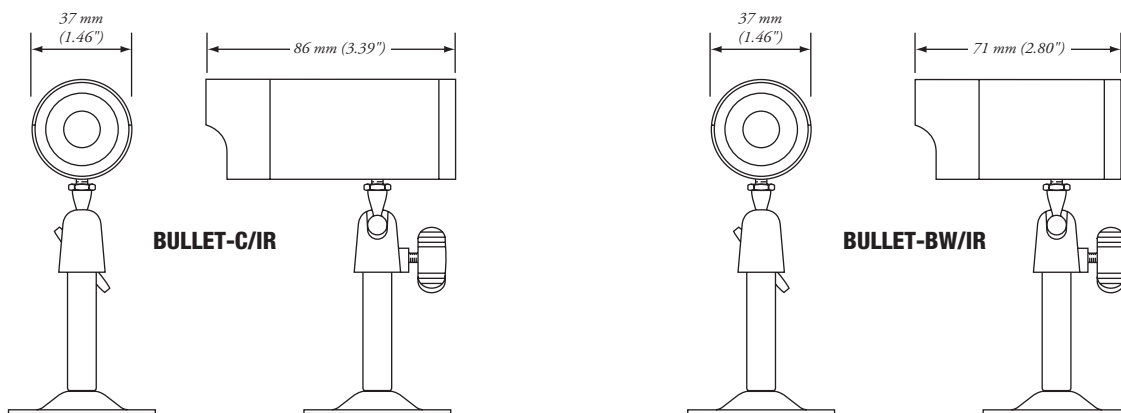

Compact Low-light Bullet Cameras

**National
Electronics**

This series of Bullet camera incorporates a camera, lens and a built-in multi LED infrared illuminator. This integrated package is enclosed in a rugged all aluminum enclosure which is rated for a wide range of environmental conditions, including underwater up to a depth of 50 feet.

Features

- *Integrated enclosure with camera, lens and infrared illuminator*
- *Rugged weatherproof all aluminum construction*
- *Rated for underwater use up to 50 ft*
- *B&W 1/3" CCD with 420 lines*
- *Colour 1/3" CCD with 380 lines*
- *3.6 mm lens*
- *Electronic iris operation*
- *12 VDC power (built-in polarity protection)*
- *Adjustable camera mount*
- *6 ft. cable for video/power connection*
- *1 year warranty*

BULLET-C/IR
BULLET-BW/IR

Compact Low-light Bullet Cameras

Technical Specifications

	BULLET-C/IR	BULLET-BW/IR
IMAGER	1/3" Colour CCD	1/3" B/W CCD
HORIZONTAL RESOLUTION	380 TV lines	420 TV lines
PICTURE ELEMENT (PIXELS)	500 H x 582 V NTSC	542 H x 492 V EIA
MIN. ILLUMINATION0 Lux up to 20 ft.	.0 Lux up to 20 ft.
SYNCHRONIZING SYSTEM	Internal	Internal
SCANNING SYSTEM	2:1 Interlaced	2:1 Interlaced
VIDEO OUTPUT1 Vp-p 75 ohm composite	.1 Vp-p 75 ohm composite
SMEAR EFFECT0005%	
S/N RATIO (AGC OFF)	More than 50 dB	More than 50 dB
ELECTRONIC IRIS (AUTO)	1/50, 1/60 - 1/100,000 sec.	1/50, 1/60 - 1/100,000 sec.
GAMMA CORRECTION	r = 0.45 - 1.0	r = 0.45
WHITE BALANCE	Auto 2800°K - 8200°K	N/A
GAIN CONTROL	Auto 4 dB - 30 dB	Automatic
LENS MOUNT	Standard 3.6 mm	Standard 3.6 mm
MTBF	80,000 hours	80,000 hours
POWER SOURCE	DC12 V (Tolerance: 9 V-15 V)	DC12 V (Tolerance: 9 V-15 V)
OPERATING CURRENT	190 mA w/regulated power in	150 mA w/regulated power in
WEIGHT (APPROX G)	1060 including bracket	980 including bracket
CABLE LENGTH (VIDEO/POWER)	1.8 m	1.8 m
VIDEO CONNECTOR	RCA Female	RCA Female
POWER CONNECTOR	Barrel Type, Male	Barrel Type, Male