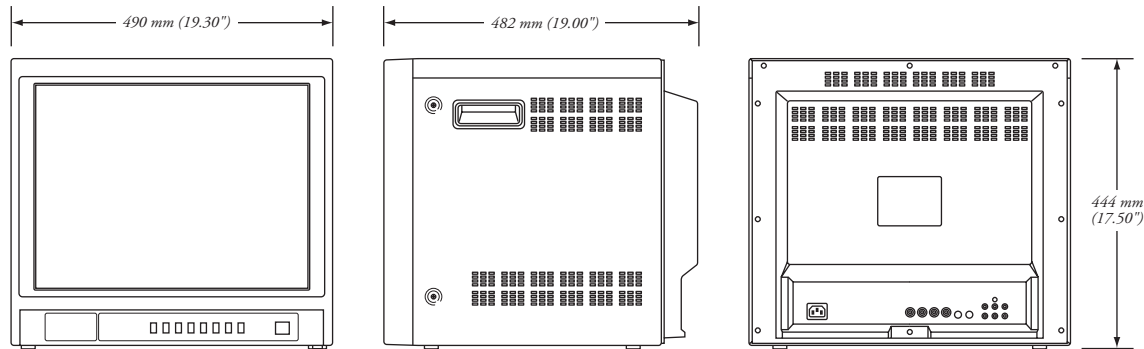

21" High Performance Color Monitor

The N221 is a 21" colour monitor that provides crisp, high resolution images with excellent colour reproduction. This monitor can be used in a wide variety of CCTV surveillance applications with features like two video, one S-video and three audio inputs. Its high resolution and large format make it perfect for viewing demanding multiplexer and quad display formats.

Technical Specifications

- PICTURE TUBE**21" diagonal CRT, 0.7mm stripe pitch, implosion protected
- HORIZONTAL RESOLUTION** . . .450+ lines at center
- INPUT IMPEDANCE**75 Ohm or High Impedance (Switchable)
- VIDEO CONNECTOR**4 x BNC connectors: 2 video inputs with loop through.
2 x Mini Din 4-pin: 1 S-video input with loop through
- CONTROLS FRONT PANEL** . . .Brightness, Contrast, Color, Tint, Sharpness, Line A, Line B, Power, Volume
- AUDIO INPUT**Line level
- AUDIO OUTPUT**1.2 watt output with built-in speaker
- AUDIO CONNECTORS**6 x RCA jacks: 3 audio input channels with loop through
- WEIGHT**55 lbs / 25 kg
- OPERATING TEMPERATURE** . .14" to 104" F / 10" to +40"C
- POWER CONSUMPTION**85 watts
- INPUT VOLTAGE**110 VAC / 60 Hz OR 220 VAC / 50 Hz
- APPROVALS**UL/CSA/FCC/CE

Related Components

Cameras

- NLC55001/3" colour DSP, 24VAC, 330TVL
- NLC57001/3" colour DSP, 24VAC, 470TVL
- NLDC1701/3" colour, mini-dome, 330TVL
- MICROCOLOUR1/3" colour, 3.6mm micro lens, 8-14VDC, 380TVL
- PINHOLECOLOUR1/3" colour, 3.7mm pinhole, 12VDC, 380TVL
- NLCV4F & NLCV4Scolour, vandal resistant dome
- NLCV-CW & NLCV-SW . . .colour, vandal resistant wedge