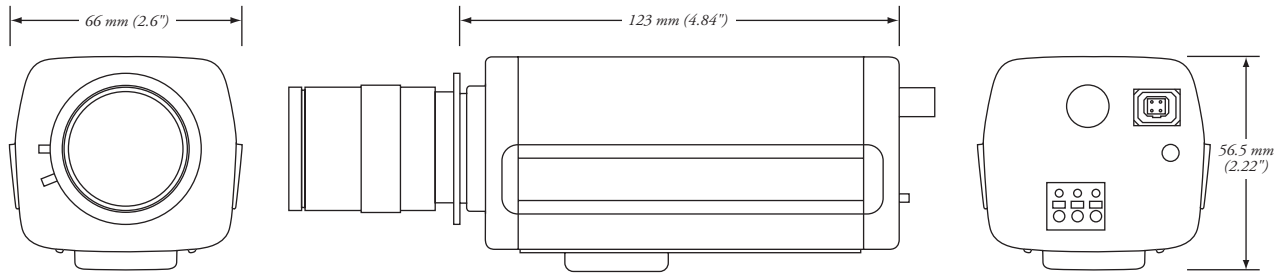

Technical Specifications

IMAGE SENSOR	1/3" Interline Transfer CCD	AUTO IRISDC or S/B video type iris
PICTURE ELEMENT768 (h) x 494 (v)	BACKLIGHT COMPENSATION40% at centre
HORIZONTAL RESOLUTION470 lines	CONNECTORS	
MIN. REQUIRED ILLUMINATION1.0 Lux (f1.2 lens)	VIDEO OUTBNC
VIDEO OUTPUT1 Vp-p, 75 Ohms	AUTO IRIS LENS DRIVE4-pin mini din jack
SIGNAL FORMAT525 lines, 2:1 interlace (NTSC)	LENS MOUNTC/CS mount (adjustable back focus ring)
VIDEO S/N RATIO46 dB	AMBIENT TEMPERATURE	-.10 ~ 50 C (14 ~ 122 F)
SYNCHRONIZATION METHODLine lock (adjustable) or internal	AMBIENT HUMIDITY0% to 96% (non-condensing)
ELECTRONIC SHUTTER1/60 - 1/100,000 second	POWER SUPPLY24 VAC / 12 VDC
AUTO WHITE BALANCEATW 3200K - 8000K manual 3200K, 4200K, 6300K	POWER CONSUMPTION3.6 Watts
		WEIGHT380 g (0.84 lbs.)

Related Components

Lenses

- NL2841/3", 2.8mm, manual iris
- NL284WOA-C1/3", 2.8mm, F1.6-360, A/I
- NL4121/3", 4.0mm, manual iris
- NL412WOA-C1/3", 4.0mm, F1.2-360, A/I
- NL8121/3", 8.0mm, manual iris
- NL812WOA-C1/3", 8.0mm, F1.2-360, A/I
- NL3581/3", 3.5-8.0mm, manual zoom, manual iris
- NL358WOA-C1/3", 3.5-8.0mm, F1.2-64 manual zoom, A/I