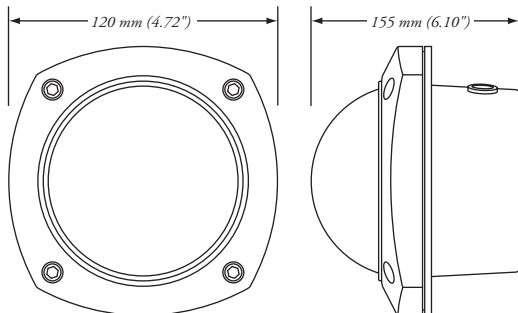

Features

- Fully integrated enclosure with camera and lens
- Tamper resistant, all aluminum construction with tinted dome
- Weather resistant aluminum housing
- 1/3" Interline Transfer CCD
- B&W models – 1/3" CCD 380 lines resolution .02 lux
- Colour models – 1/4" CCD 330 lines resolution 2.0 lux
- Electronic iris
- 12 VDC
- 3.6mm lens installed, 2.8mm & 8mm lens elements included
- 1 year warranty

NLMV4F
NLMV4S
NLCV4F
NLCV4S

1/3" B&W / Colour Vandal Dome Cameras

Technical Specifications

NLMV4F / NLCV4F

NLMV4S / NLCV4S

	NLMV4F	NLMV4S	NLCVF4	NLCV4S
IMAGE SENSOR	.1/3" CCD B&W	.1/3" CCD B&W	.1/4" CCD Colour	.1/4" CCD Colour
RESOLUTION	.380 TVL	.380 TVL	.330 TVL	.330 TVL
MINIMUM ILLUMINATION	.0.1 Lux	.0.1 Lux	.2 Lux	.2 Lux
ELECTRONIC IRIS	.1/60 to 1/100,000 sec			
VIDEO OUTPUT	.1.0 v p-p (75 ohms)			
LENS	.3.6mm f 2.0 installed			
OPTIONAL LENSES INCLUDED	.2.8mm and 8mm lens element			
CONNECTOR	.BNC Female	.BNC Female	.BNC Female	.BNC Female
OPERATING TEMPERATURE	.-20 to 50 C (-4 to 122 F)			
AMBIENT HUMIDITY	.10-96% non-condensing			
POWER CONNECTOR	.Barrel Type, Male			
CONSTRUCTION	.Outdoor Weather / Vandal Resistant Aluminum			
MOUNTING STYLE	.Flush	.Surface	.Flush	.Surface
POWER CONSUMPTION (MAX)	.140mA	.140mA	.180mA	.180mA
POWER REQUIREMENTS	.12 VDC	.12 VDC	.12 VDC	.12 VDC