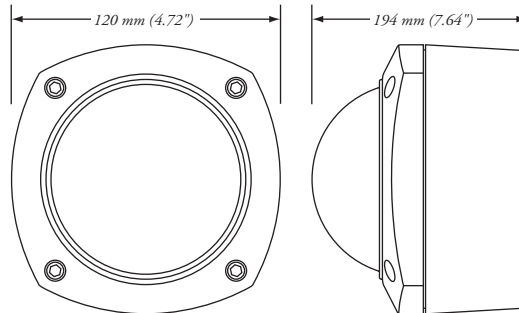

Features

- Fully integrated enclosure with camera and lens
- Tamper resistant, all aluminum construction with tinted dome
- Weather resistant aluminum housing
- 1/3" Interline Transfer CCD
- B&W models – 1/3" CCD 380 lines resolution .02 lux
- Colour models – 1/4" CCD 330 lines resolution 2.0 lux
- Electronic iris
- 12 VDC
- 3.6mm lens installed, 2.8mm & 8mm lens elements included
- 1 year warranty

NLMV4F
NLMV4S
NLCV4F
NLCV4S

1/3" B&W / Colour Vandal Dome Cameras

Technical Specifications

NLMV4F / NLCV4F

NLMV4S / NLCV4S

	NLMV4F	NLMV4S	NLCVF4	NLCV4S
IMAGE SENSOR	.1/3" CCD B&W	.1/3" CCD B&W	.1/4" CCD Colour	.1/4" CCD Colour
RESOLUTION	.380 TVL	.380 TVL	.330 TVL	.330 TVL
MINIMUM ILLUMINATION	.0.1 Lux	.0.1 Lux	.2 Lux	.2 Lux
ELECTRONIC IRIS	.1/60 to 1/100,000 sec			
VIDEO OUTPUT	.1.0 v p-p (75 ohms)			
LENS	.3.6mm f 2.0 installed			
OPTIONAL LENSES INCLUDED	.2.8mm and 8mm lens element			
CONNECTOR	.BNC Female	.BNC Female	.BNC Female	.BNC Female
OPERATING TEMPERATURE	.-20 to 50 C (-4 to 122 F)			
AMBIENT HUMIDITY	.10-96% non-condensing			
POWER CONNECTOR	.Barrel Type, Male			
CONSTRUCTION	.Outdoor Weather / Vandal Resistant Aluminum			
MOUNTING STYLE	.Flush	.Surface	.Flush	.Surface
POWER CONSUMPTION (MAX)	.140mA	.140mA	.180mA	.180mA
POWER REQUIREMENTS	.12 VDC	.12 VDC	.12 VDC	.12 VDC